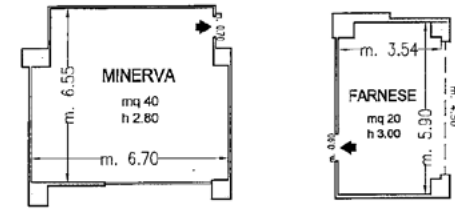

Piano Terra / Ground Floor